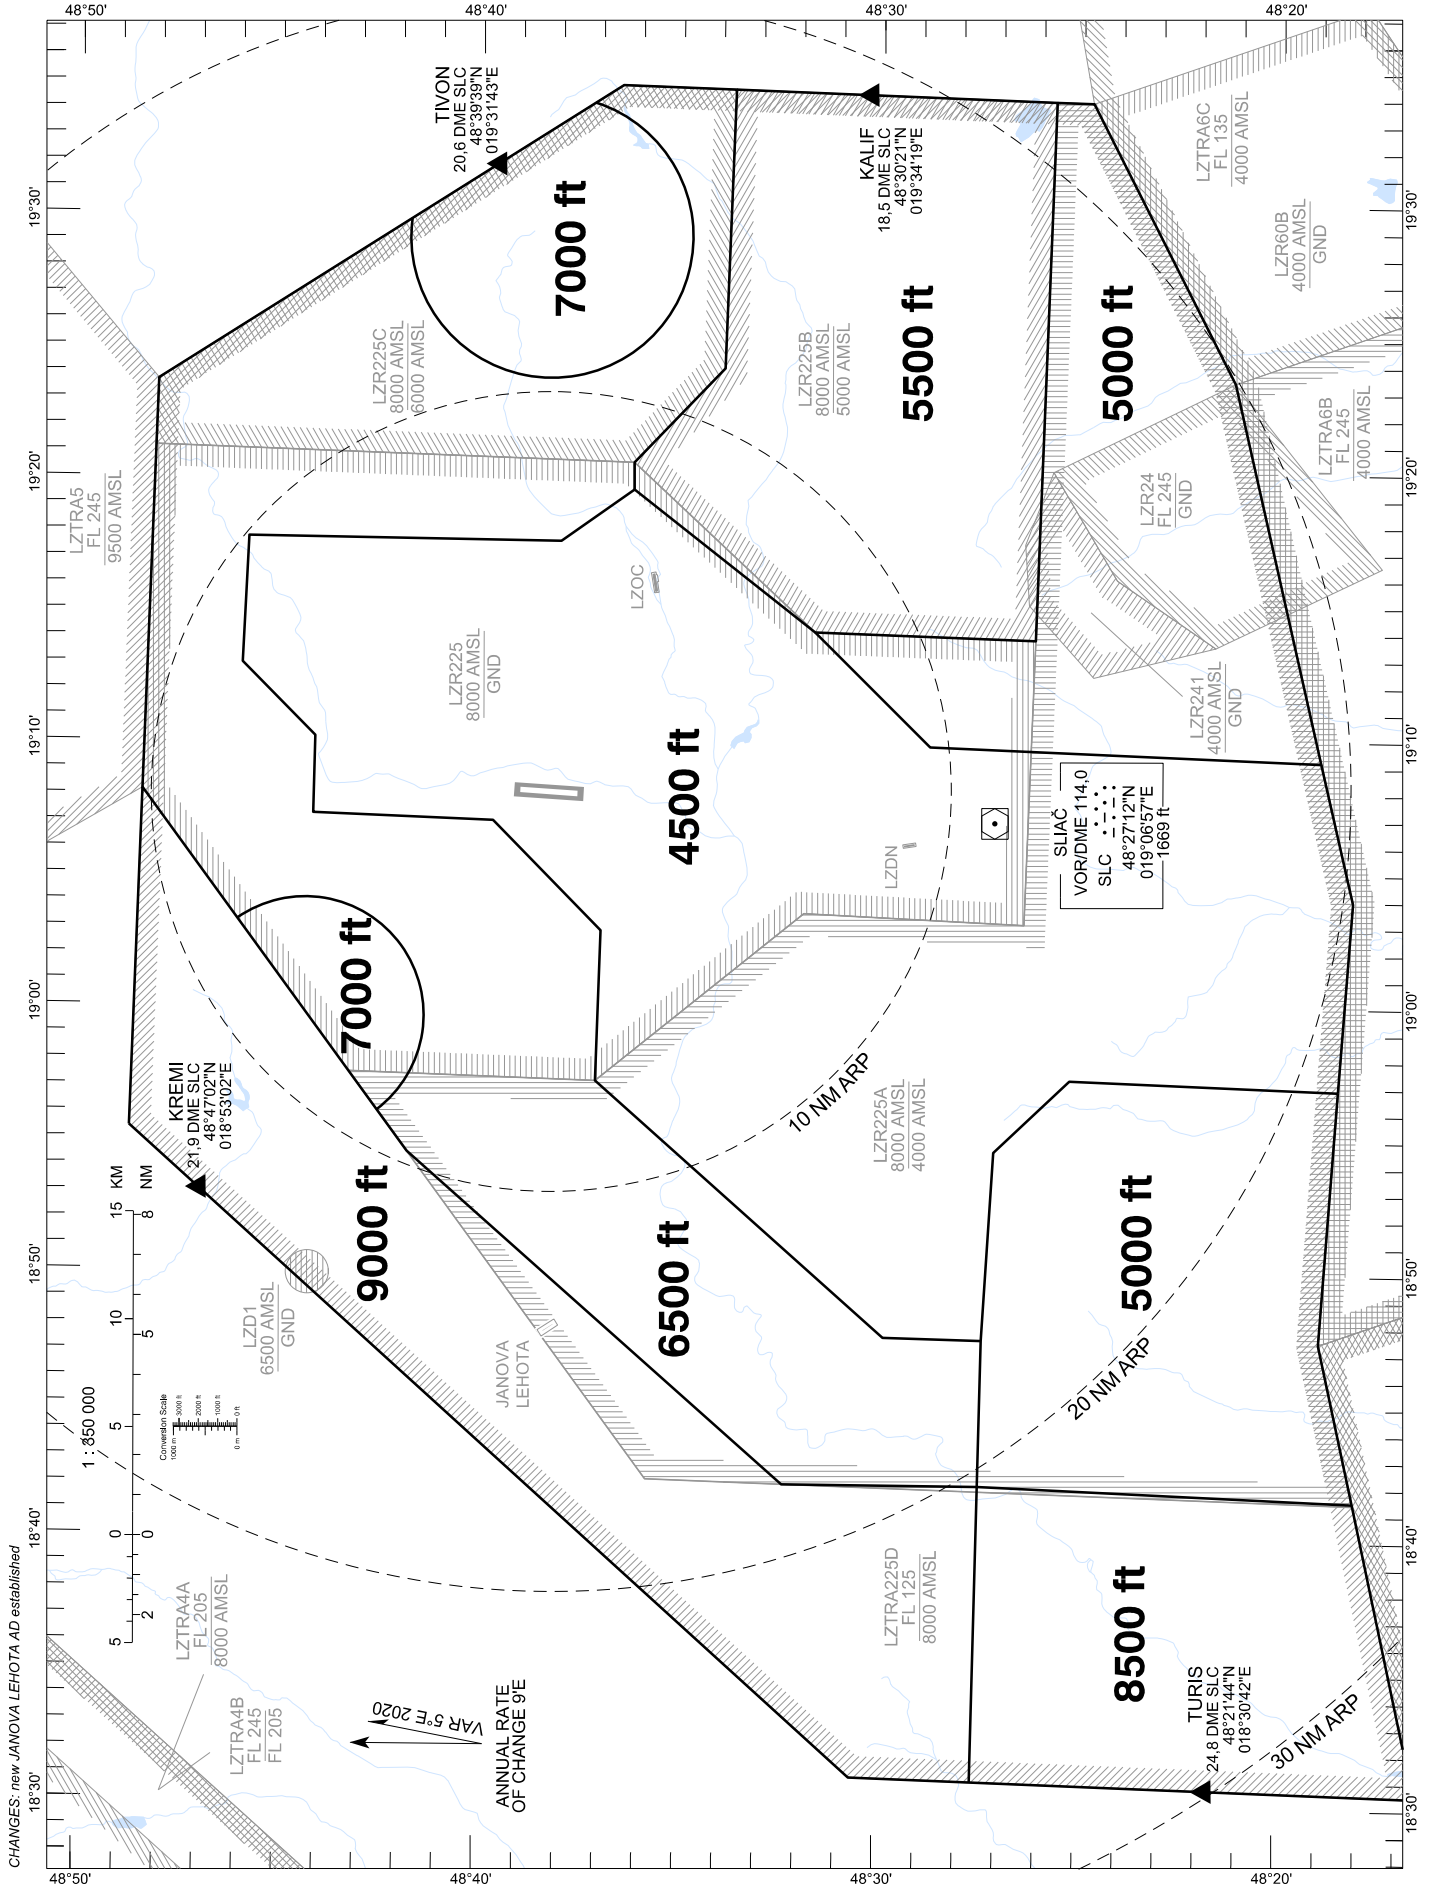

ATC SURVEILLANCE MINIMUM  
ALTITUDE CHART - ICAO

TRANSITION ALTITUDE  
10 000 ft

SLIAČ RADAR  
SLIAČ TOWER

119,155  
122,905

AD ELEV 1 044 ft SLIAČ (LZSL)

CHANGES: new JANOVA LEHOTA AD established